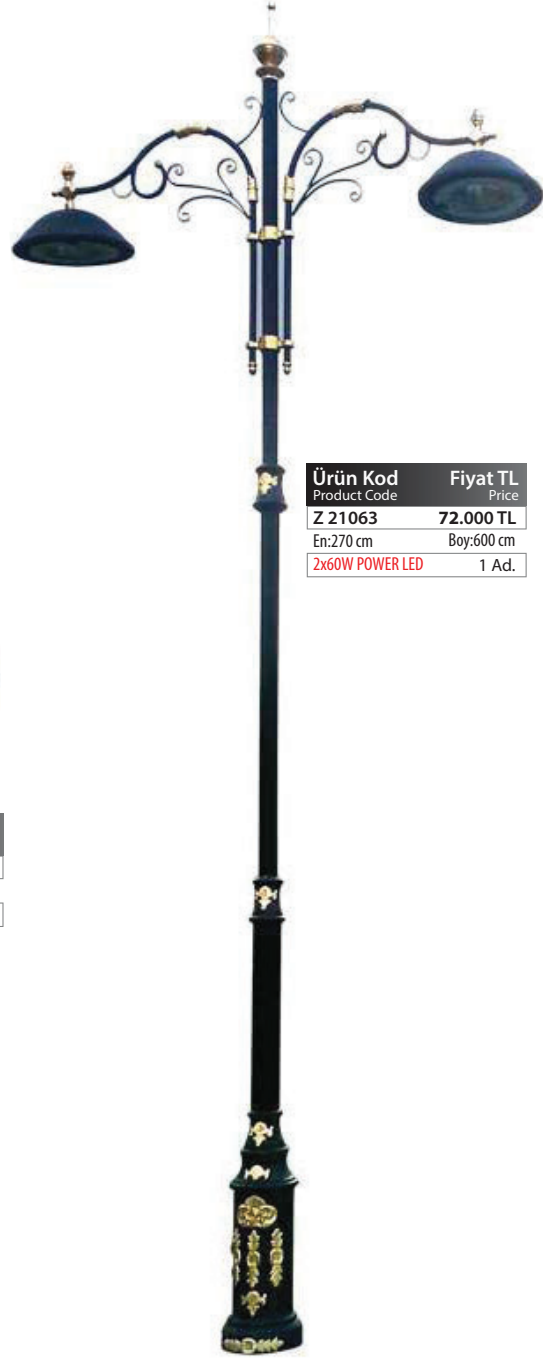

Ürün Kod Product Code	Fiyat TL Price
Z 21063	72.000 TL
En:270 cm	Boy:600 cm
2x60W POWER LED	1 Ad.